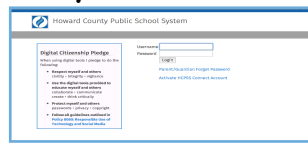

They need to click on this and then

put in their student log-in

Once logged in

they will see the dreambox icon

; they need to click on this to begin.